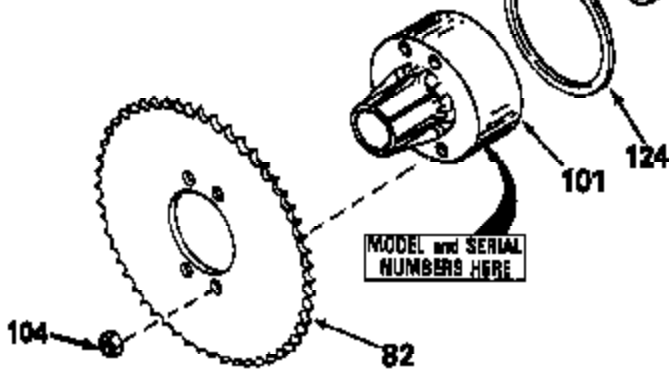

JOIST

SICHER IST DAS:
DAS ORIGINAL

47	48
47A	48A
47B	48B
47C	48C
47D	48D
47E	48E
47H	48H
47L	48L

47M	48M
47P	48P
47R	48R
47V	48V
47W	48W
47X	48X

Ref #	Part Number	Qty	Description
13	778067		Gear, Bevel (16 teeth)
14	778068		Gear, Pinion (16 teeth)
17	786040		Pin, Drive
26	792018		Ring, Retaining
31	780001		Washer (3/4" ID x 1-1/2" OD x 1/16" t hick)
31A	780096		Washer, Thrust
47E	774308		Axle (10-31/64" long)
48E	774309		Axle (14-33/64" long)
82	786043		Sprocket. No Teeth 54. O.D. 8.823
82	786051		Sprocket. No Teeth 60. O.D. 9.841
82	786070		Sprocket. No Teeth 48. O.D. 7.920
82	786041A		Sprocket. No Teeth 45. O.D. 7.389
82	786042	100-162	Sprocket. No Teeth 40. O.D. 6.650
90	788067B	Peerless	Grease (32 oz. bottle Bentonite greas e)
101	774073		Differential Carrier Hsg (Incl. 137)
102	774073		Differential Carrier Hsg (Incl. 139)
103	792041		Screw, 5/16-18 x 3-3/4"
104A	792061		Washer, Flat, 5/16"
104	792042		Nut, Lock, 5/16-18 (Use as required)
137	780077		Bushing (3/4" ID x 1-1/16" OD x 2-1/1 6" long)
139	780077		Bushing (3/4 ID x 1-1/16" OD x 2-1/16 " long)