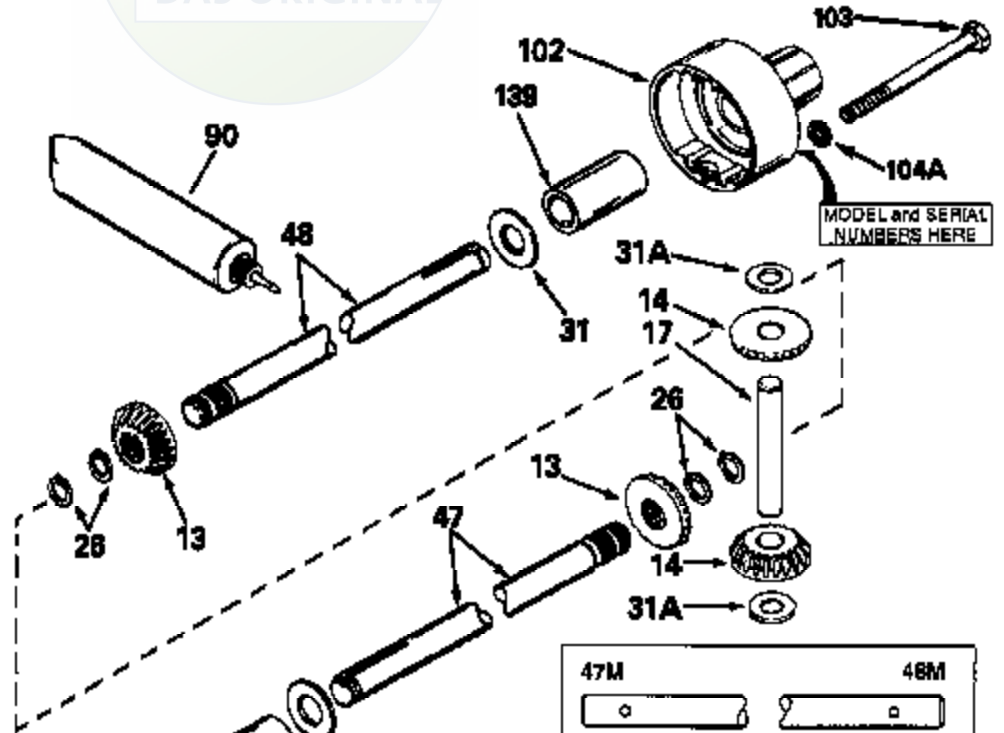

JOIST

SICHER IST DAS:
DAS ORIGINAL

47	48
47A	48A
47B	48B
47C	48C
47D	48D
47E	48E
47H	48H
47L	48L

47M	48M
47P	48P
47R	48R
47V	48V
47W	48W
47X	48X

Ref #	Part Number	Qty	Description
13	778067		Gear, Bevel (16 teeth)
14	778068		Gear, Pinion (16 teeth)
17	786040		Pin, Drive
26	792018		Ring, Retaining
31	780001		Washer (3/4" ID x 1-1/2" OD x 1/16" t hick)
31A	780096		Washer, Thrust
47E	774308		Axle (10-31/64" long)
48E	774309		Axle (14-33/64" long)
82	786043		Sprocket. No Teeth 54. O.D. 8.823
82	786051		Sprocket. No Teeth 60. O.D. 9.841
82	786070		Sprocket. No Teeth 48. O.D. 7.920
82	786041A		Sprocket. No Teeth 45. O.D. 7.389
82	786042	100-162	Sprocket. No Teeth 40. O.D. 6.650
90	788067B	Peerless	Grease (32 oz. bottle Bentonite greas e)
101	774073		Differential Carrier Hsg (Incl. 137)
102	774073		Differential Carrier Hsg (Incl. 139)
103	792041		Screw, 5/16-18 x 3-3/4"
104A	792061		Washer, Flat, 5/16"
104	792042		Nut, Lock, 5/16-18 (Use as required)
137	780077		Bushing (3/4" ID x 1-1/16" OD x 2-1/1 6" long)
139	780077		Bushing (3/4 ID x 1-1/16" OD x 2-1/16 " long)